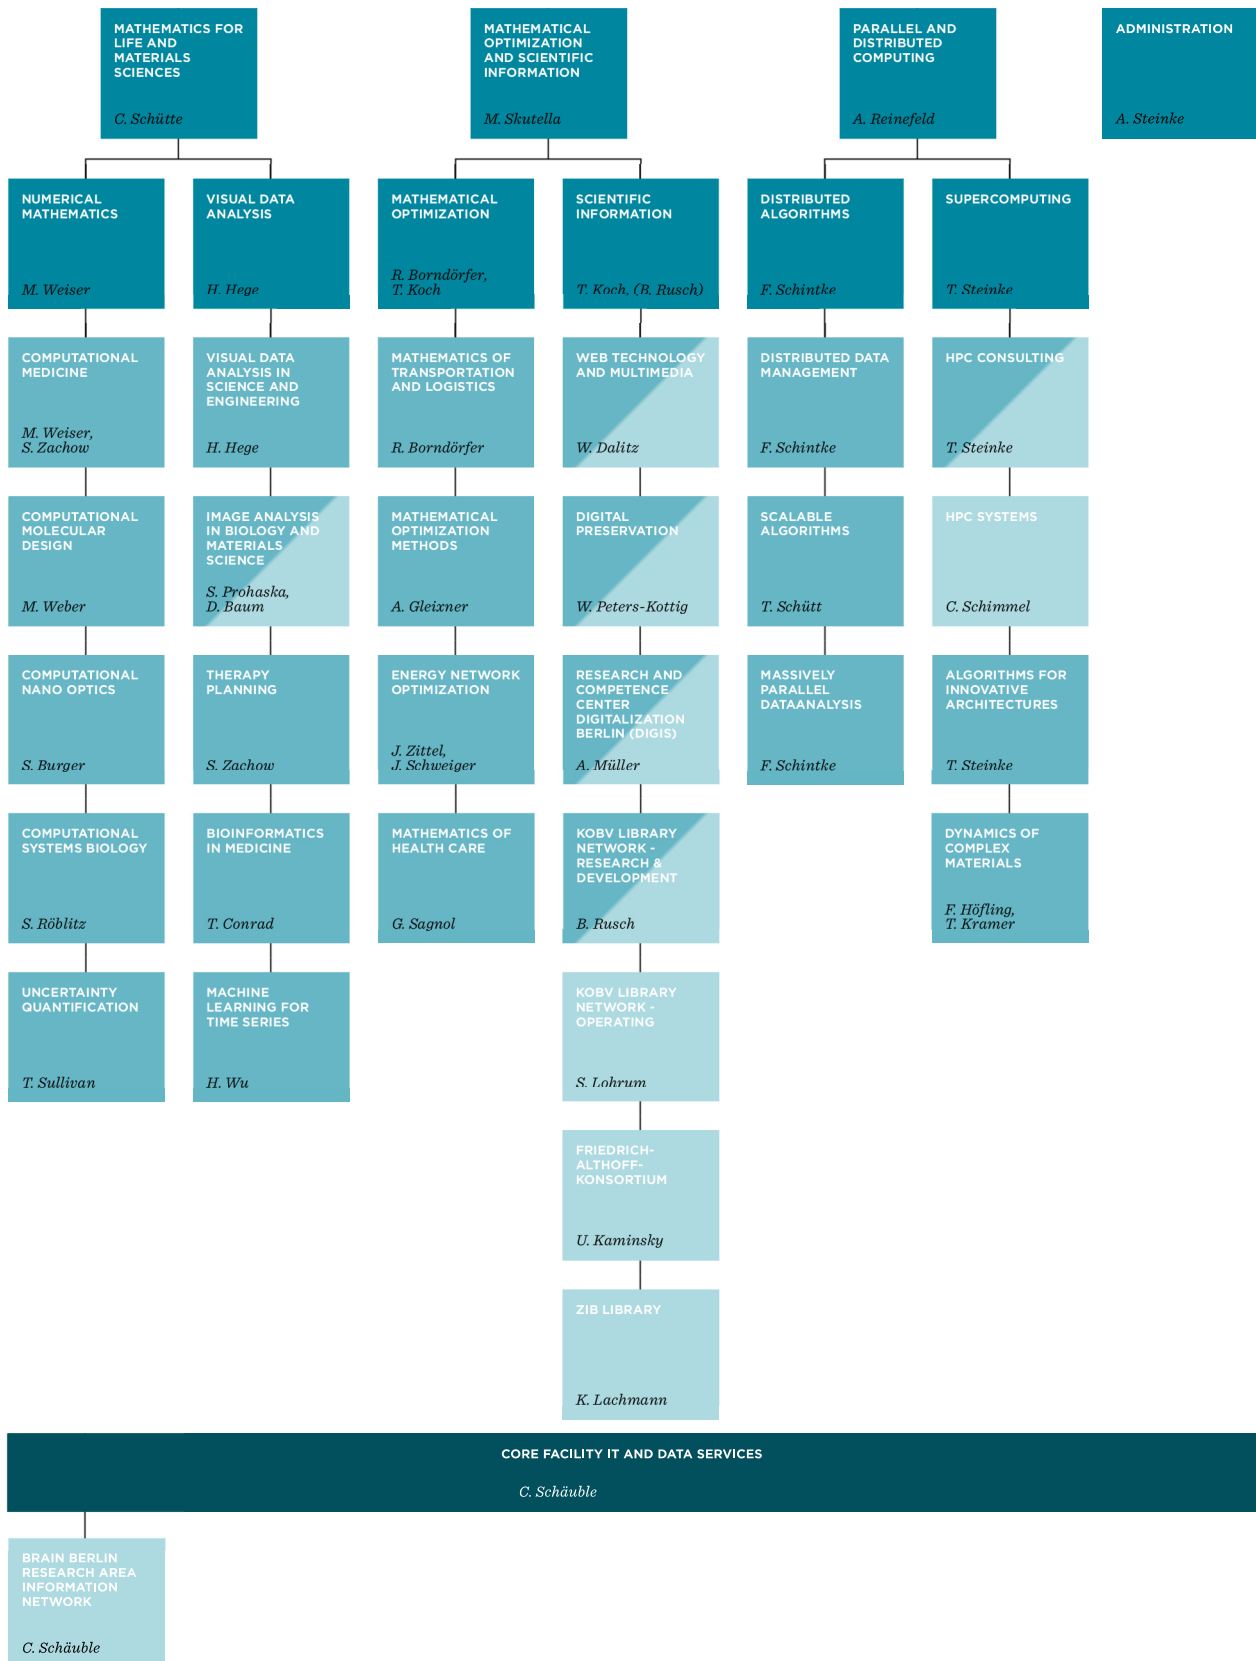

ZIB Organizational Chart

Legend

- Scientific divisions and departments
- Research groups
- Research service groups
- Core facility