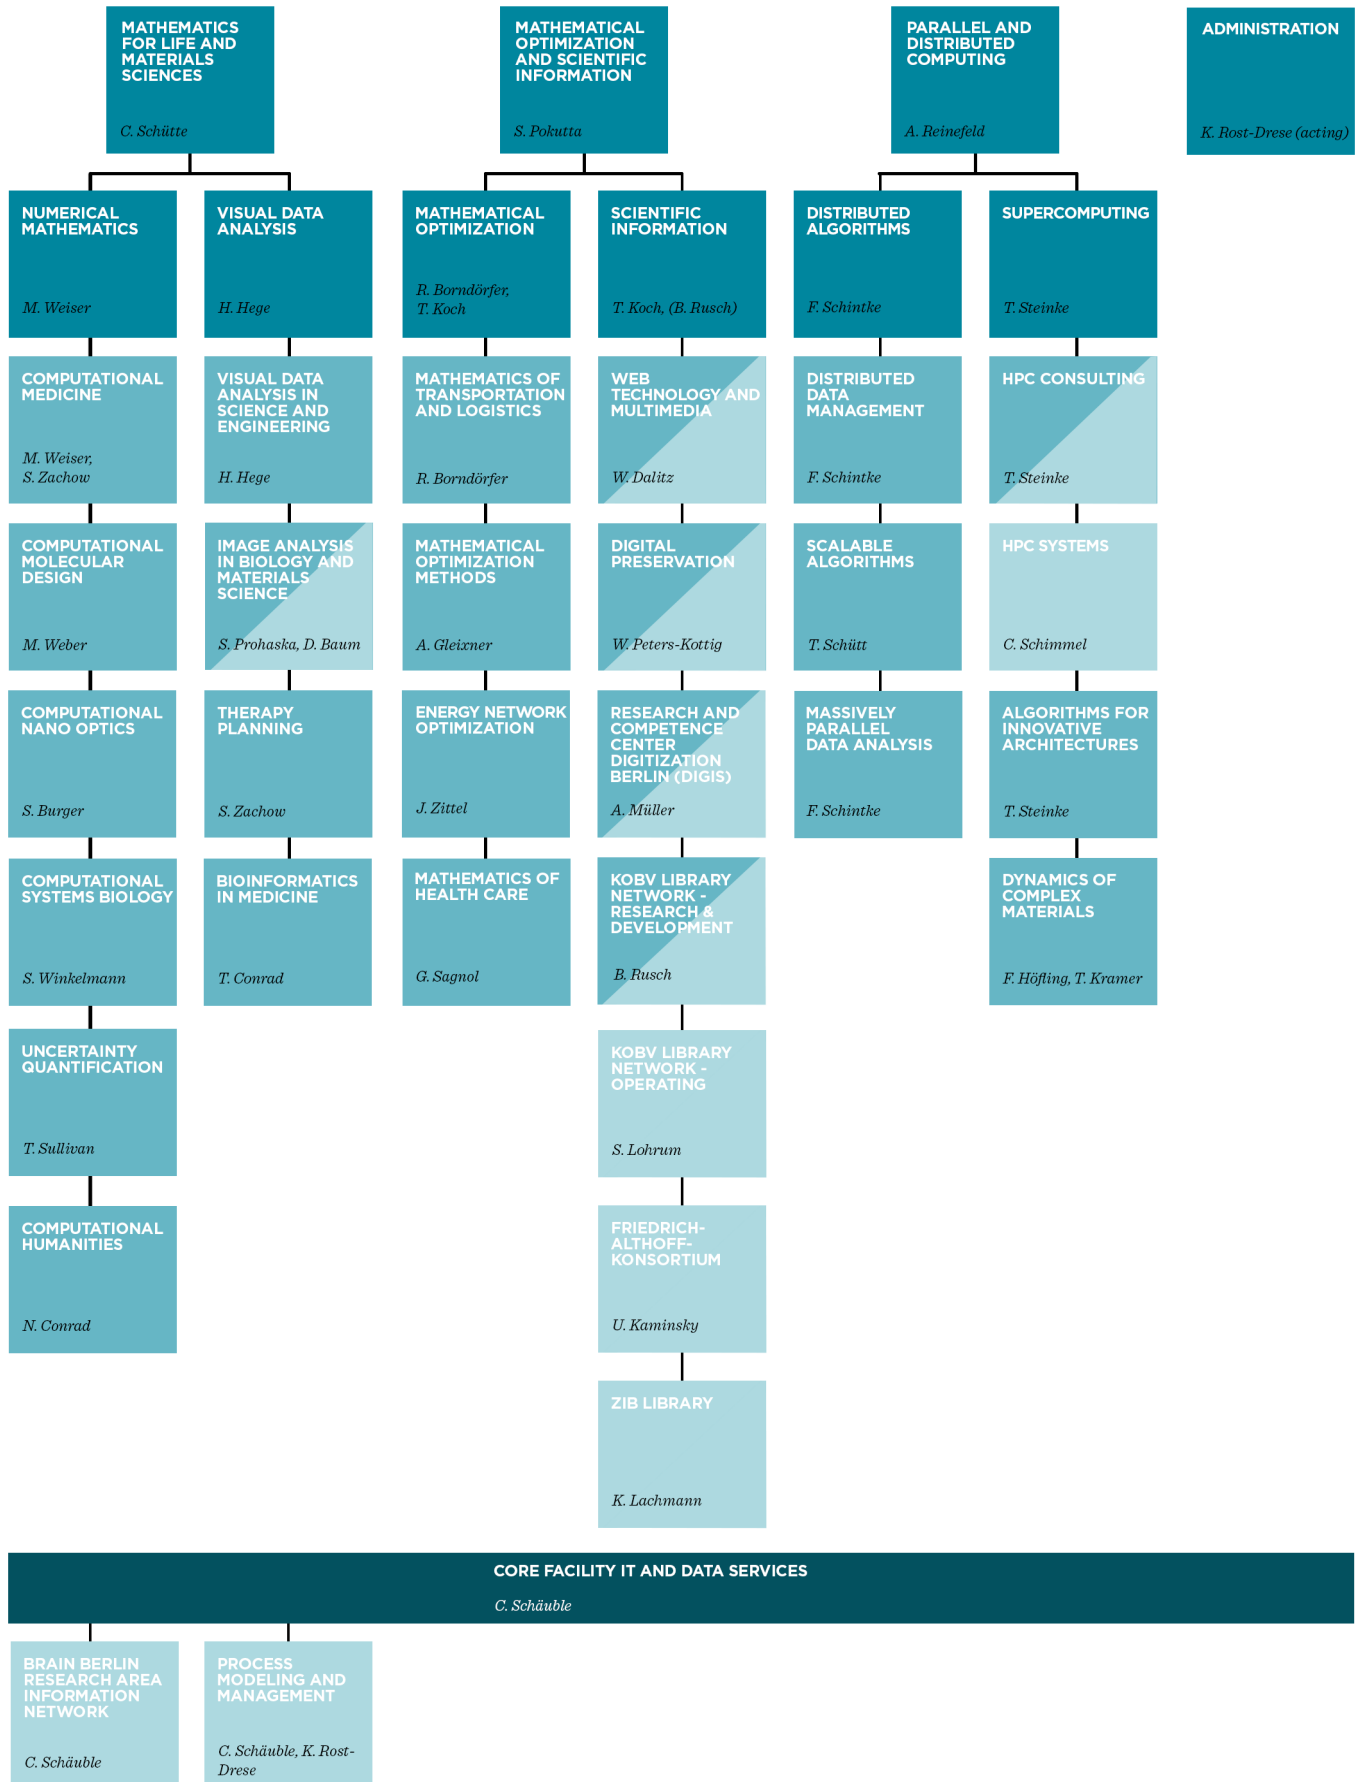

ZIB Organizational Chart

Legend

- Scientific divisions and departments
- Research groups
- Research service groups
- Core facility