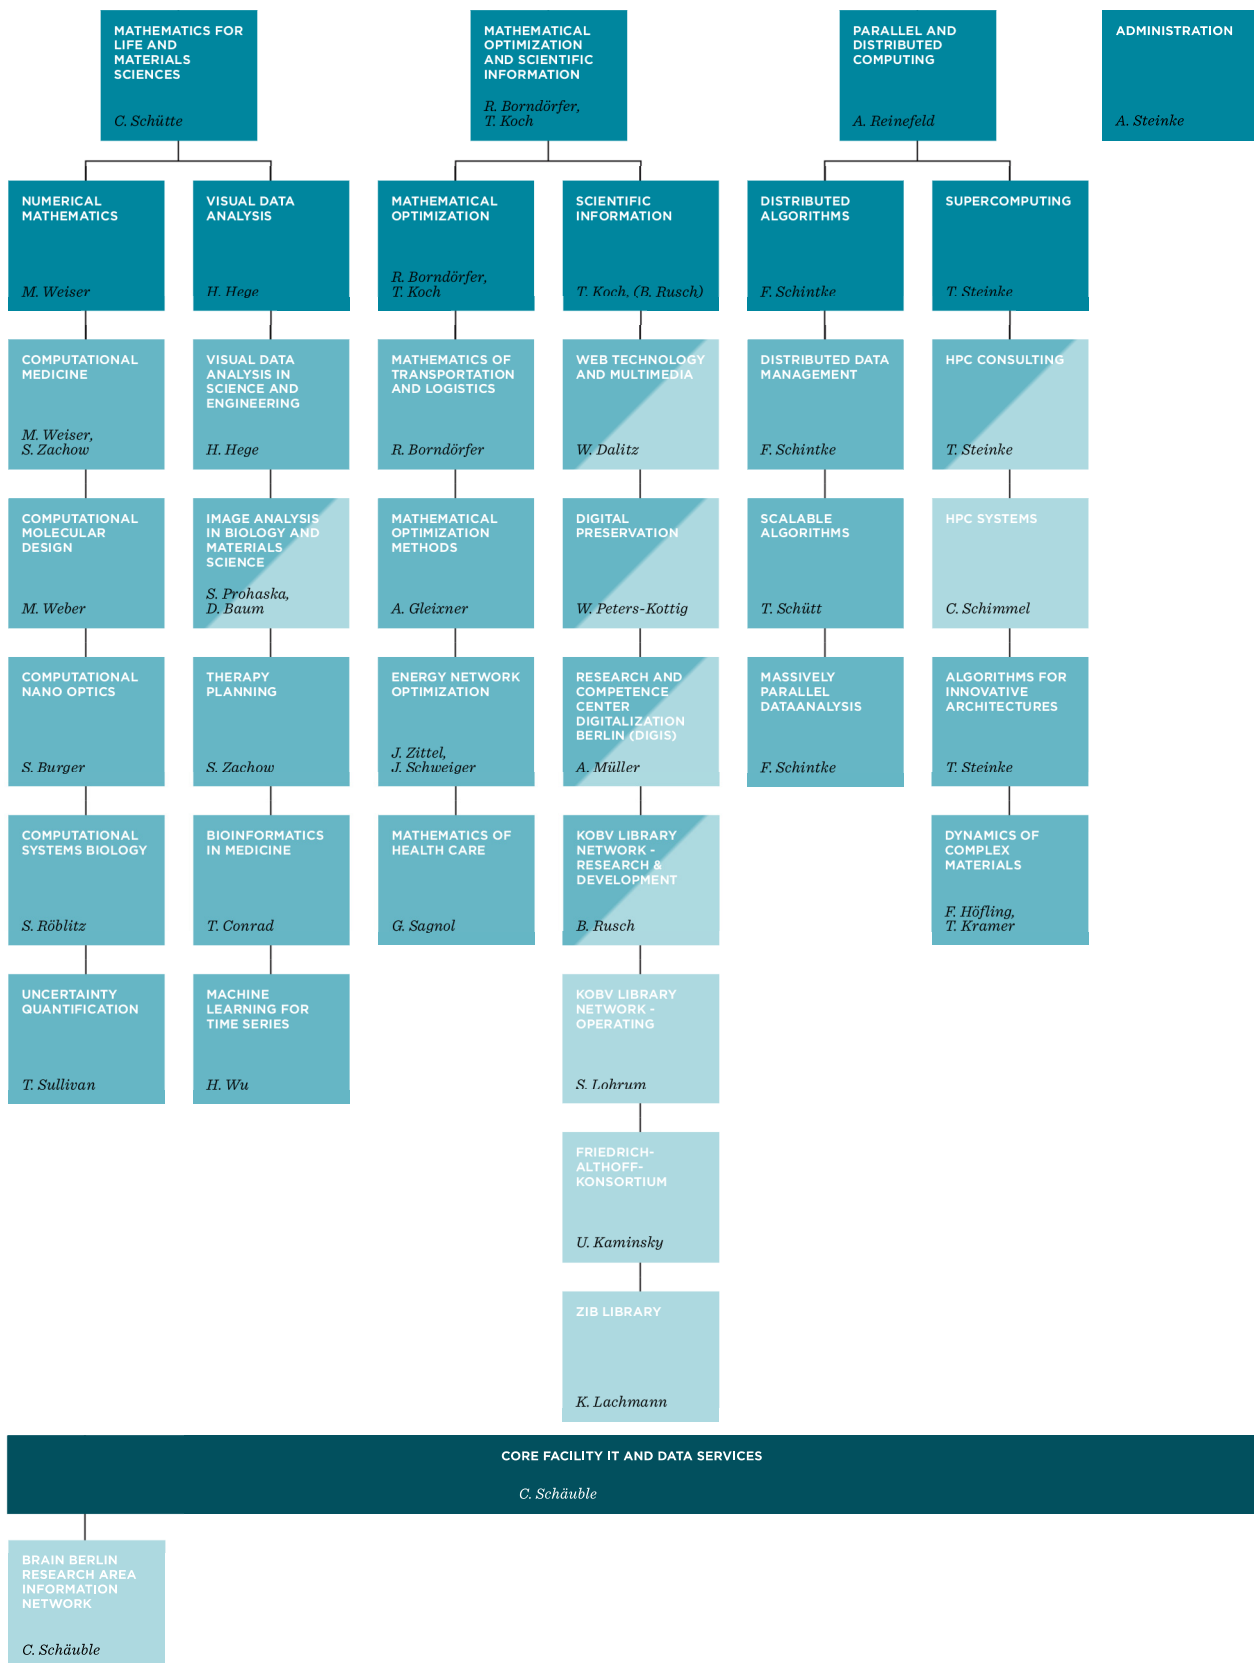

ZIB Organizational Chart

Legend

- Scientific divisions and departments
- Research groups
- Research service groups
- Core facility