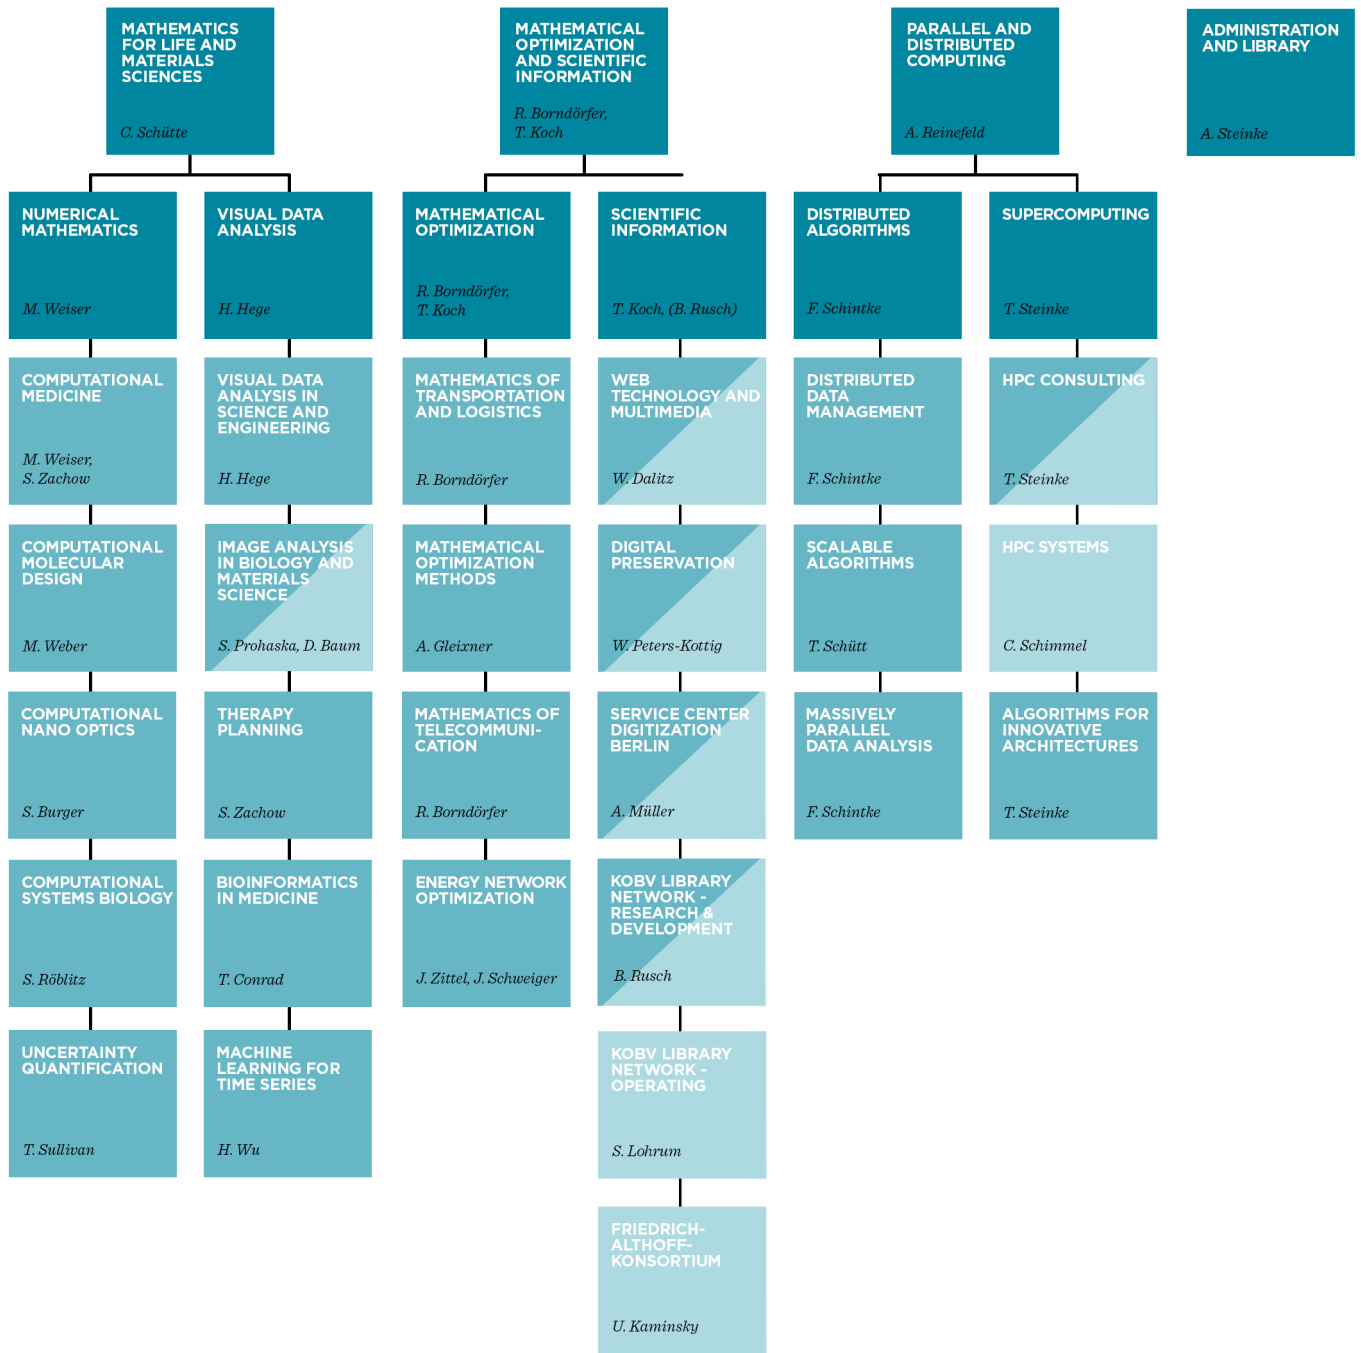

ZIB Organizational Chart

CORE FACILITY IT AND DATA SERVICES
C. Schäuble

BRAIN BERLIN
RESEARCH AREA
INFORMATION
NETWORK
C. Schäuble

Legend

- Scientific divisions and departments
- Research groups
- Research service groups
- Core facility