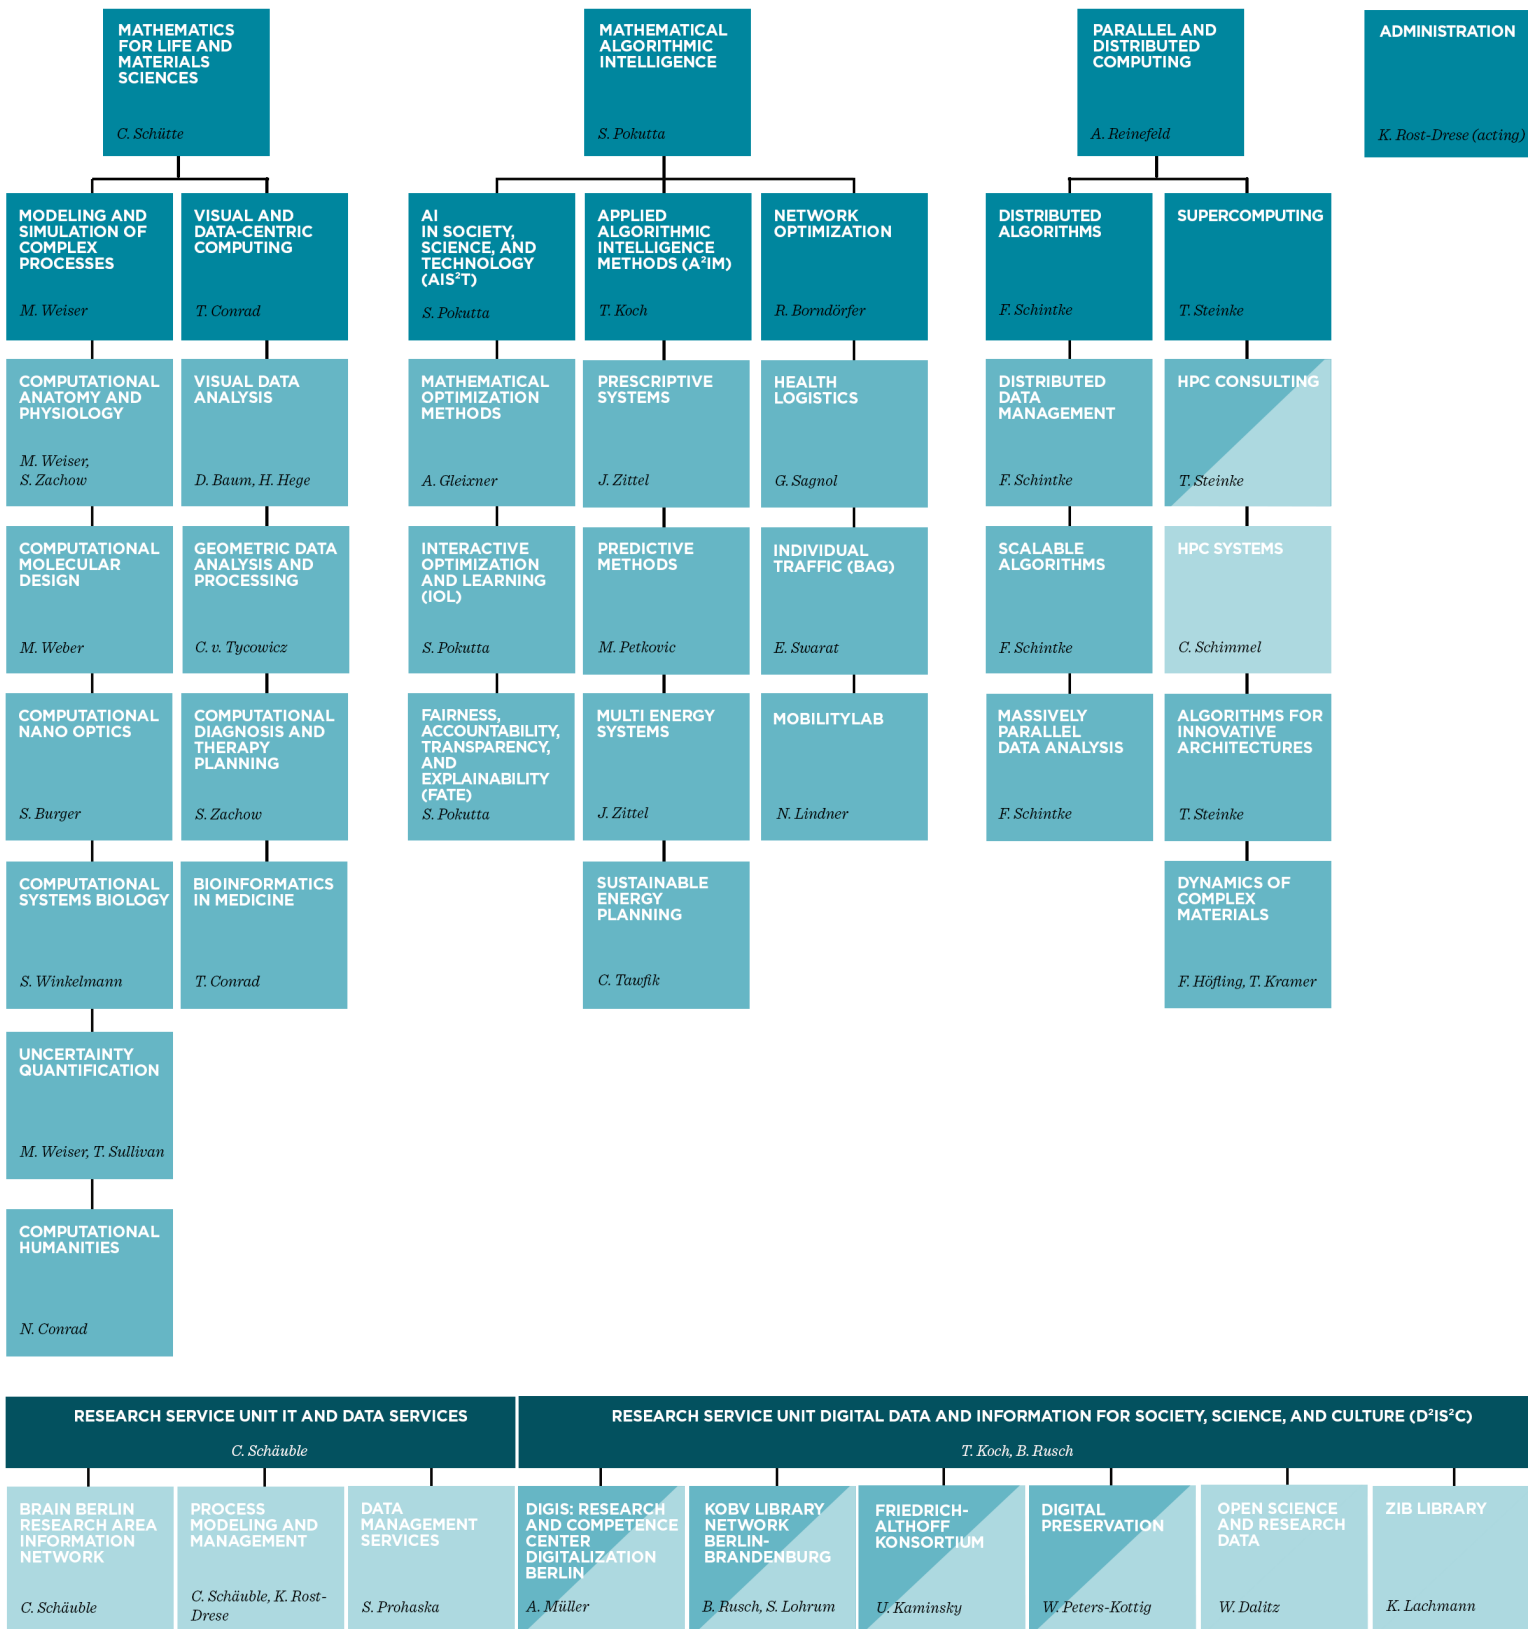

# ZIB Organizational Chart

## Legend

- Scientific divisions and departments
- Research groups
- Research service groups
- Research service unit